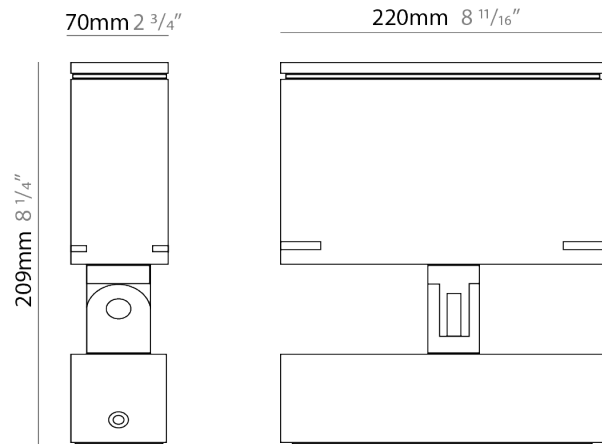

PROJECT	_____
TYPE	_____
SPECIFIER	_____
QUANTITY	_____
DATE	_____

TARGET SURFACE

E9F234- - _____
base number   Finish   Lens
                         Options   Options

1. To build a product code in our configurator select the specify button on the base model # product page
2. To build a manual product code on this datasheet choose from the options listed below in blue font and add the suffix to the base model #

GENERAL

Series: Target
Brand: Platek
Division: Exterior
Mounting Type: Surface
Mounting Location: Above Ground
Subcategory: Flood

PHYSICAL

Shape: Rectangle
Length (mm): 220
Length (in): 8 ¹¹/₁₆
Width (mm): 70
Width (in): 2 ³/₄
Height (mm): 213
Height (in): 8 ³/₈
Light Distribution: Adjustable / Direct
Screws: A4 stainless steel
Diffuser: Clear tempered glass
Fixture Finish: BLK / WHI / GRY / COR / ANT / BRZ
Fixture Material: Aluminum Die Cast
Cable Details: 2000mm Cable

ELECTRICAL

Lamp Type: LED
Total Output Wattage (W): 32
Dimming: DMX
Driver Included: No
Driver Location: Remote
Driver Type: Constant Current - Universal
Driver Class: Class 2
Input Voltage (V): 120 - 277
Constant Current (MA): 700

LED

Number of LEDs: 16
Color Temperature (°K): RGBW
CRI: >80 CRI
Lamp Life (hrs): 60000
Special LEDs offerings: RGBW

OPTICAL

Optic°: 9 / 24 / 48 / ELL
Adjustability: Rotational 330°; Tilt 90°

RATINGS AND CERTIFICATIONS

Certified By: Certified for North American Standards
IP rating: IP66
IK Rating: IK08
Bug Rating: B2 U0 G0